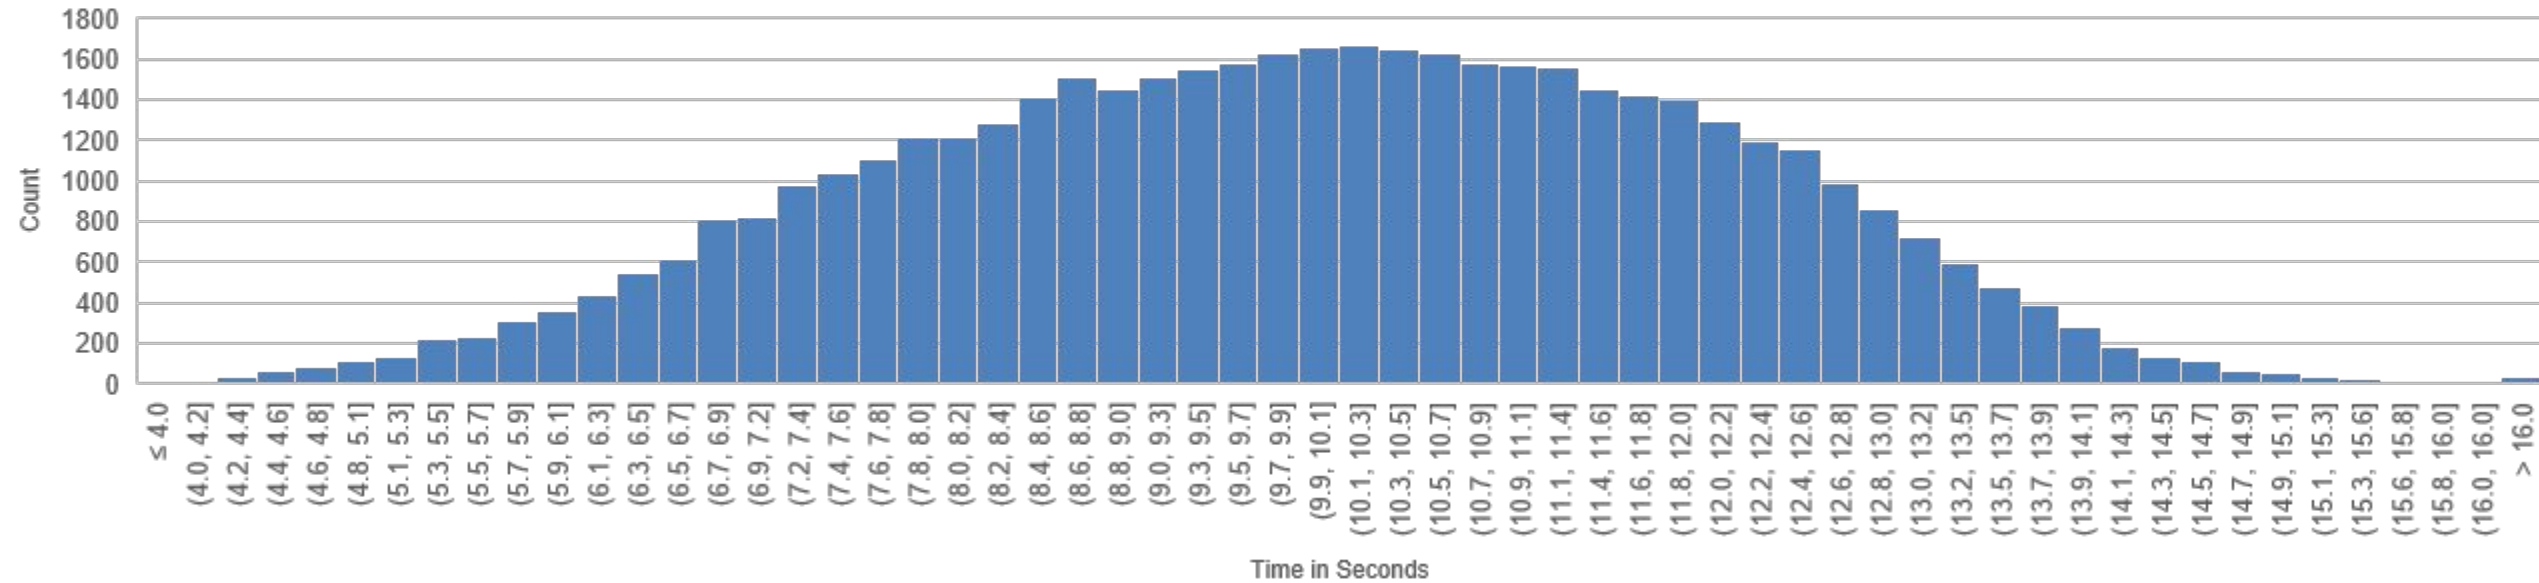

4/22/2020 DCS End-to-End Latencies Post Release 3.5

DCS End-to-End Latency	12/18/2018	DCS End-to-End Latency	11/11/2019	DCS End-to-End Latency	04/22/2020
Mean	21.41062	Mean	12.62271	Mean	9.960817
Median	17	Median	11.167	Median	10.003
Mode	16	Mode	12.085	Mode	10.309
Standard Deviation	27.14868	Standard Deviation	15.52087	Standard Deviation	2.194221
Minimum	8	Minimum	4.491	Minimum	3.971
Maximum	686	Maximum	360.65	Maximum	62.622
File % > 30-60 sec	2.80%	File % > 30-60 sec	0.57%	File % > 30-60 sec	0.04%
Files % 60-120 sec	1.11%	Files % 60-120 sec	0.42%	Files % 60-120 sec	0.00%
Files % 120-300 sec	0.79%	Files % 120-300 sec	0.50%	Files % 120-300 sec	0.00%
Files % > 300 sec	0.27%	Files % > 300 sec	0.04%	Files % > 300 sec	0.00%
Total % Latent >30 sec	6.60%	Total % Latent >30 sec	1.53%	Total % Latent >30 sec	0.04%